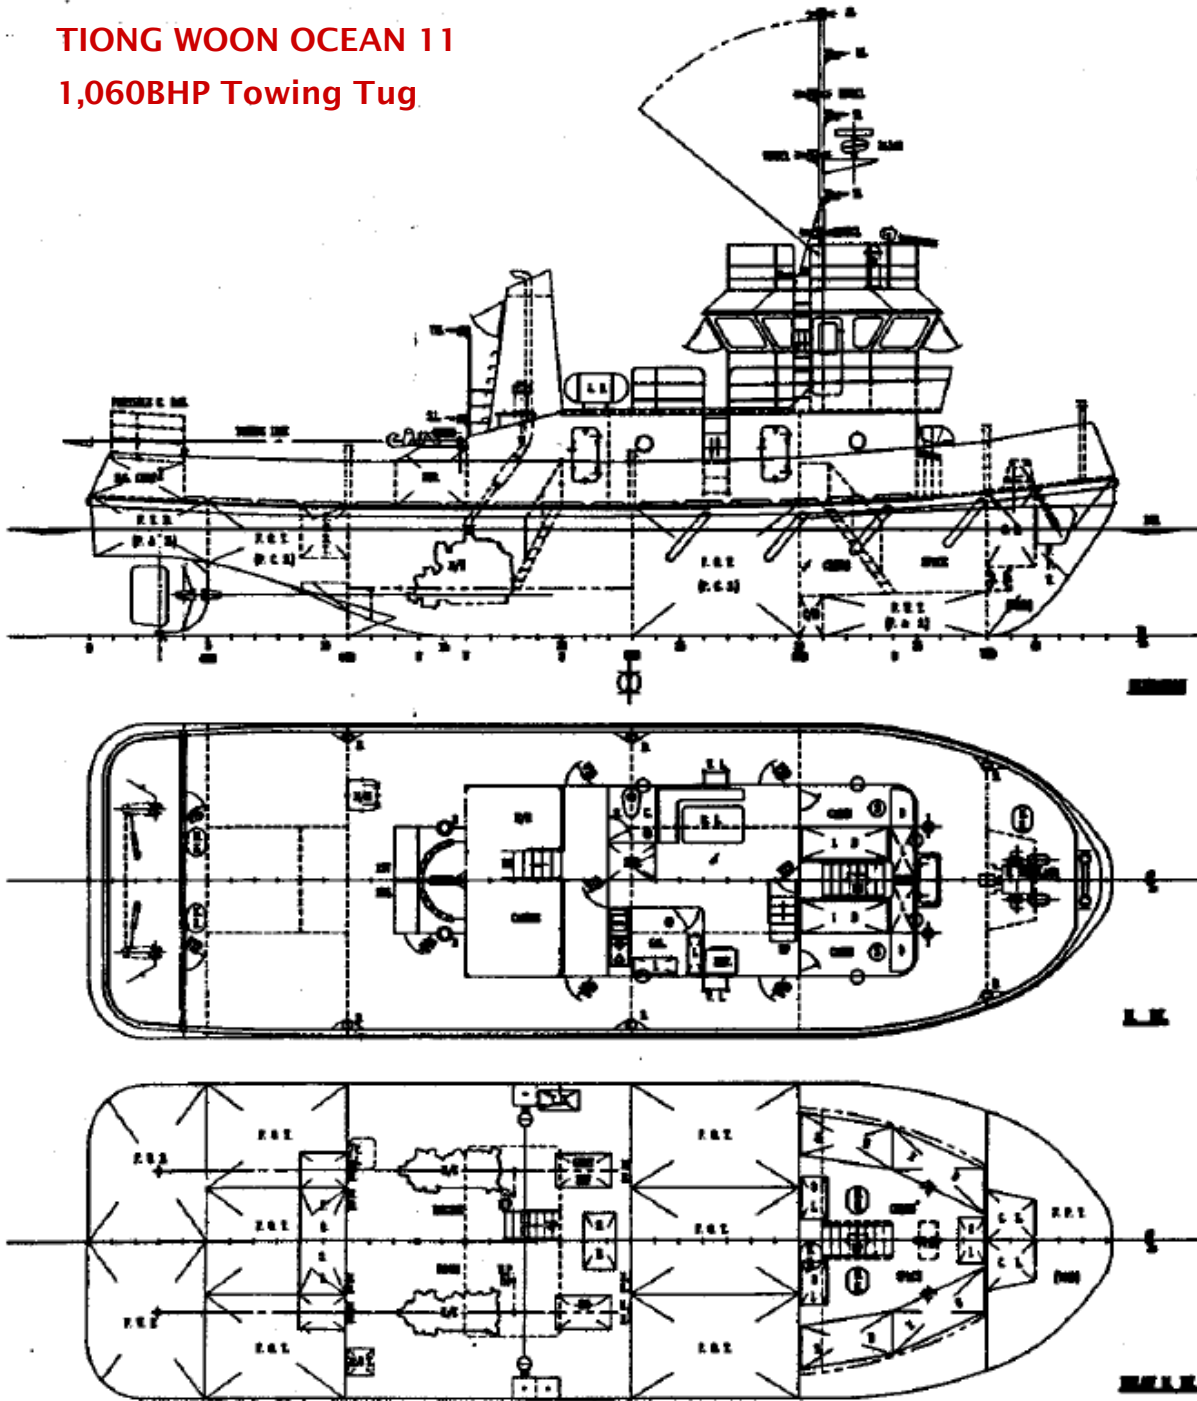

TIONG WOON MARINE PTE LTD

-A member of Tiong Woon Corporation Holding Ltd-

TIONG WOON OCEAN 11

1,060BHP Towing Tug

Specifications are believed to be correct but not guaranteed. Updated on 24th June 2013

Page 3 of 3

Tiong Woon Marine Pte Ltd

Co. Reg. No. 198301668R

No 15 Pandan Crescent, Singapore 128470

Tel: (65) 62617888 Fax: (65) 6777 4544

Tiong Woon Corporation Holding Ltd

(Group Head Office)

Co. Reg. No. 199705837C

No 15 Pandan Crescent, Singapore 128470

Tel: (65) 6261 7888 Fax: (65) 6777 4544

Equipment Booking Hotline: (65) 6777 4450

Email: enquiry@tiongwoon.com

Webpage: www.tiongwoon.com