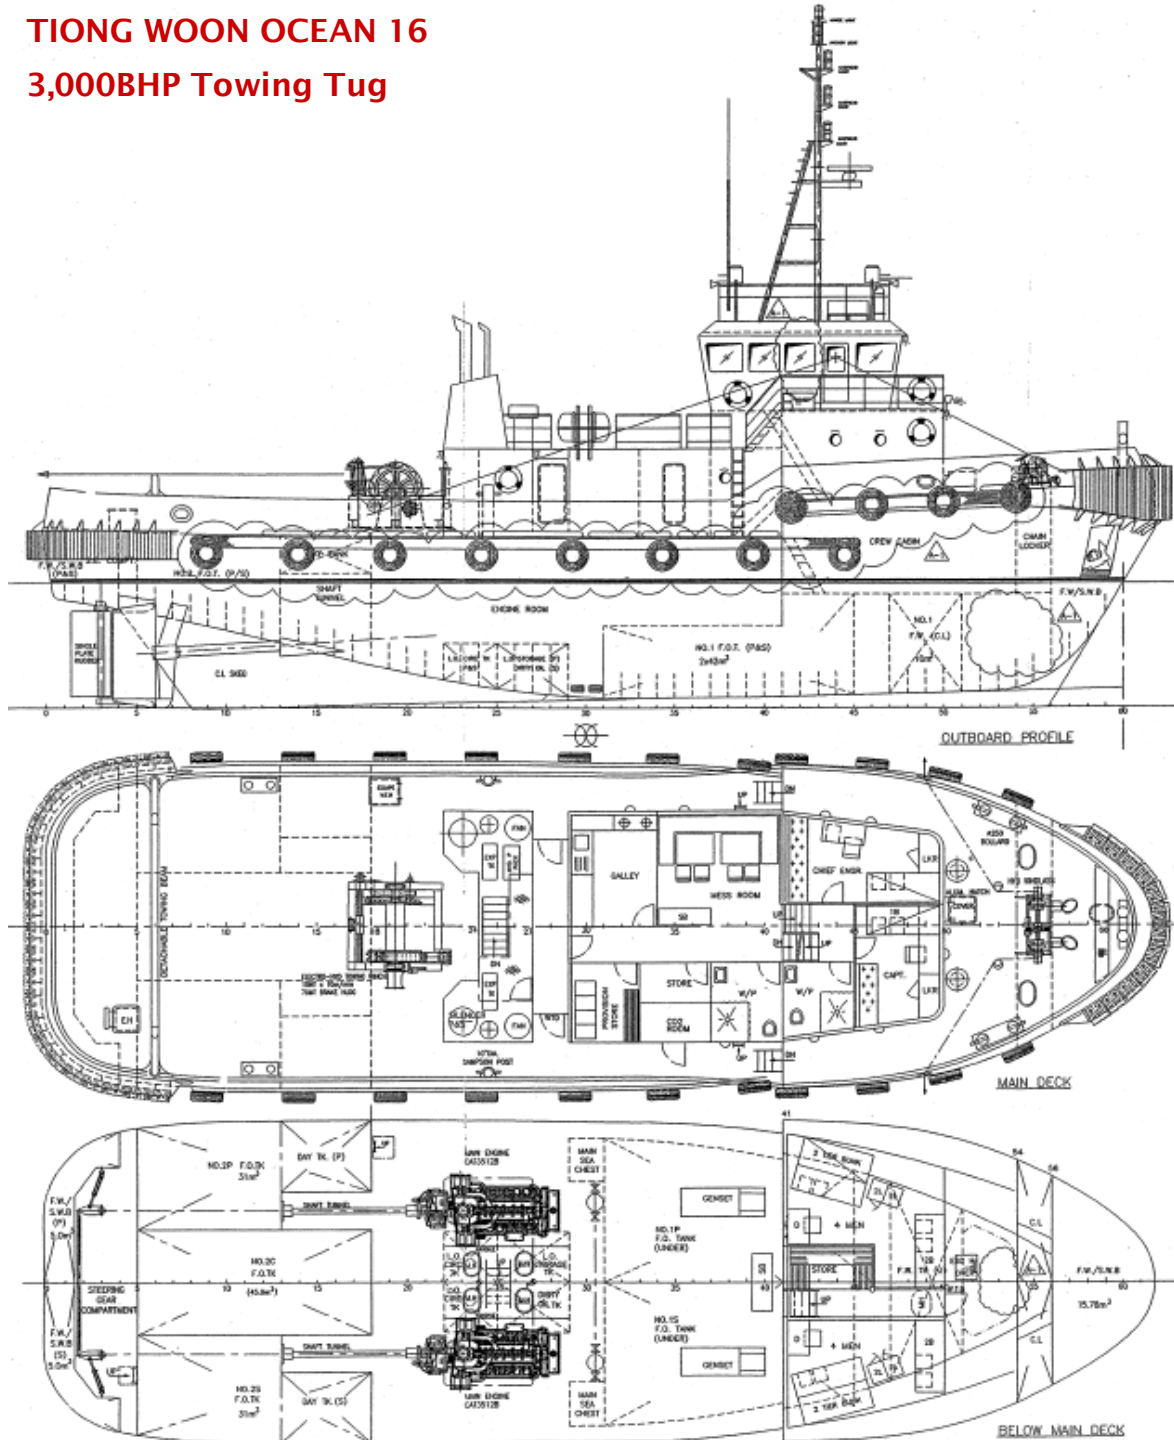

TIONG WOON MARINE PTE LTD

-A member of Tiong Woon Corporation Holding Ltd-

TIONG WOON OCEAN 16

3,000BHP Towing Tug

Specifications are believed to be correct but not guaranteed. Updated on 24th June 2013

Page 3 of 3

Tiong Woon Marine Pte Ltd

Co. Reg. No. 198301668R

No 15 Pandan Crescent, Singapore 128470

Tel: (65) 62617888 Fax: (65) 6777 4544

Tiong Woon Corporation Holding Ltd

(Group Head Office)

Co. Reg. No. 199705837C

No 15 Pandan Crescent, Singapore 128470

Tel: (65) 6261 7888 Fax: (65) 6777 4544

Equipment Booking Hotline: (65) 6777 4450

Email: enquiry@tiongwoon.com

Webpage: www.tiongwoon.com