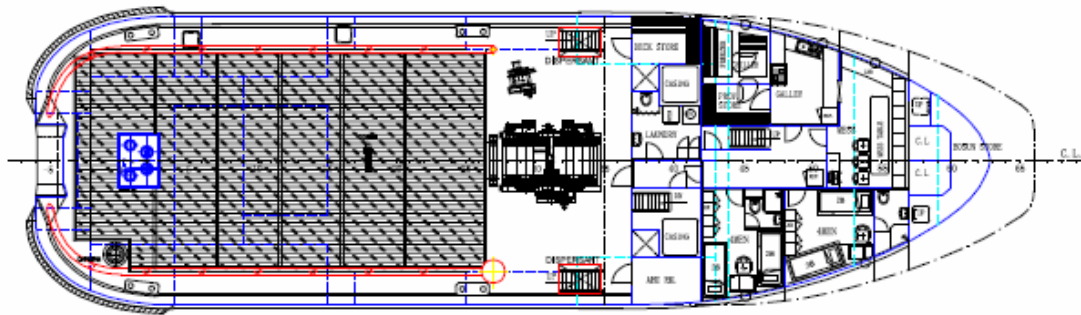

MAIN DECK PLAN

BELOW MAIN DECK