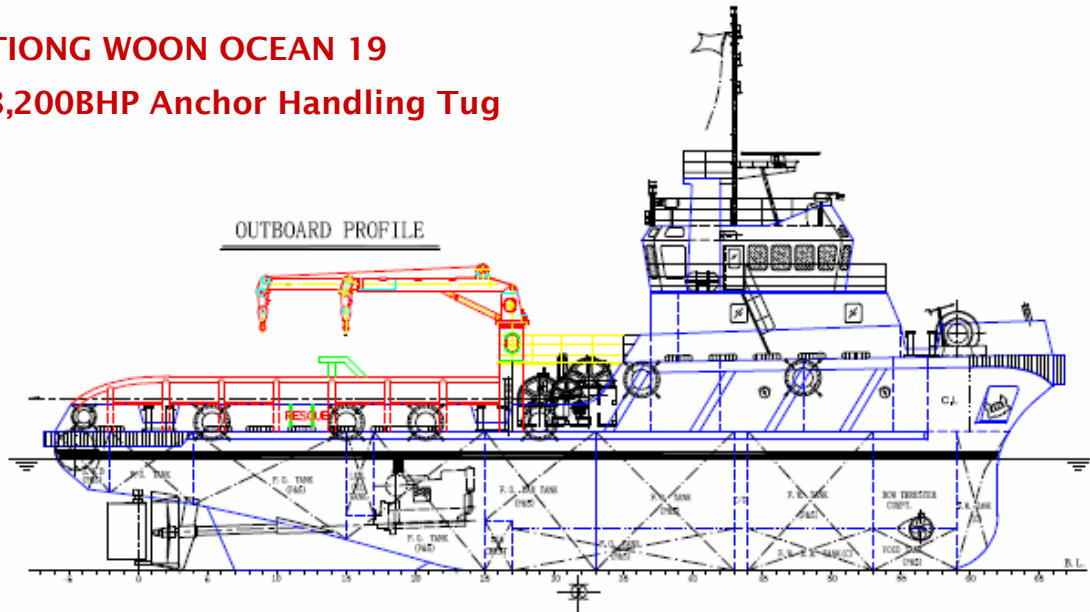

TIONG WOON MARINE PTE LTD

-A member of Tiong Woon Corporation Holding Ltd-

TIONG WOON OCEAN 19 3,200BHP Anchor Handling Tug

MAIN DECK PLAN