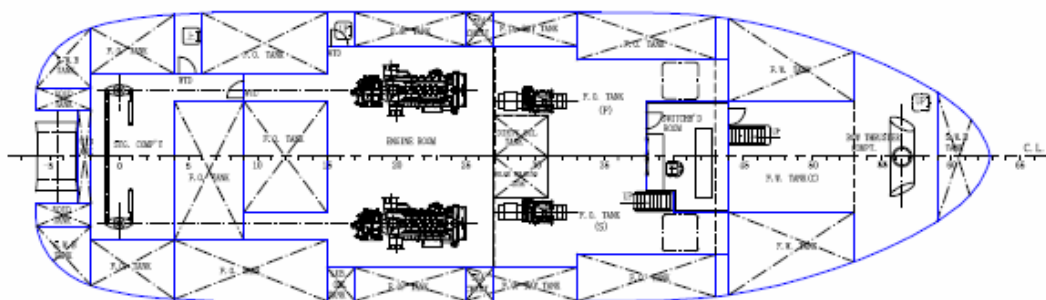

BELOW MAIN DECK

Specifications are believed to be correct but not guaranteed. Updated on 24th June 2013

Page 3 of 3

Tiong Woon Marine Pte Ltd

Co. Reg. No. 198301668R

No 15 Pandan Crescent, Singapore 128470

Tel: (65) 62617888 Fax: (65) 6777 4544

Tiong Woon Corporation Holding Ltd

(Group Head Office)

Co. Reg. No. 199705837C

No 15 Pandan Crescent, Singapore 128470

Tel: (65) 6261 7888 Fax: (65) 6777 4544

Equipment Booking Hotline: (65) 6777 4450

Email: enquiry@tiongwoon.com

Webpage: www.tiongwoon.com

Authorized Dealer

ZOOMLION
Exclusive Distributor for
Zoomlion Tower Crane in
Singapore